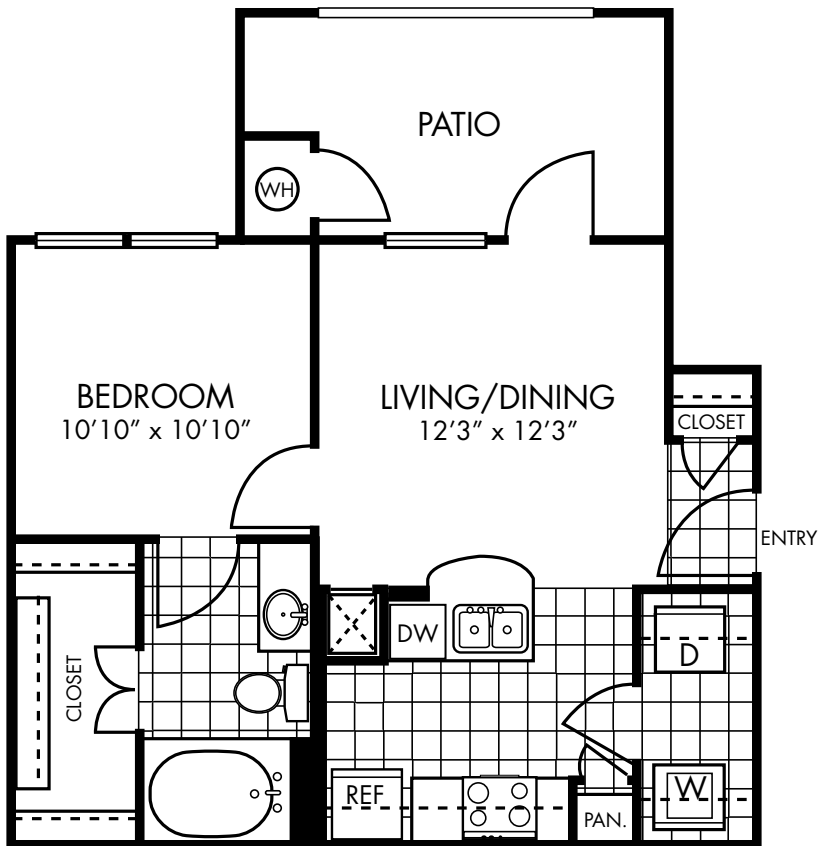

ALAMO
RANCH
APARTMENT HOMES

Bluebonnet
One Bedroom One Bath
553 square feet